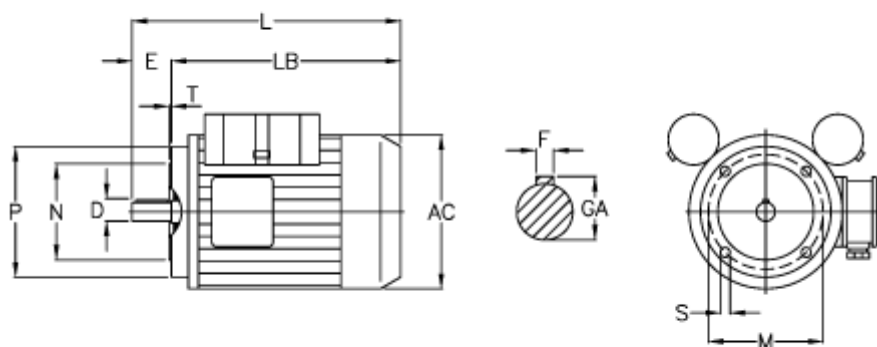

Article number: 25037265002

Description: ICME Single-phase motor MD71 A2 0,37KW  
2 - 2800 rpm 1x230 Volt 50Hz B14 with starting & running capacitor

## Measures

AC = 137	M = 85
D = 14	N = 70
E = 30	P = 105
F = 5	S = M6
GA = 16	T = 2.5
HB = 107	Z = 210
L = 268	
LB = 238	